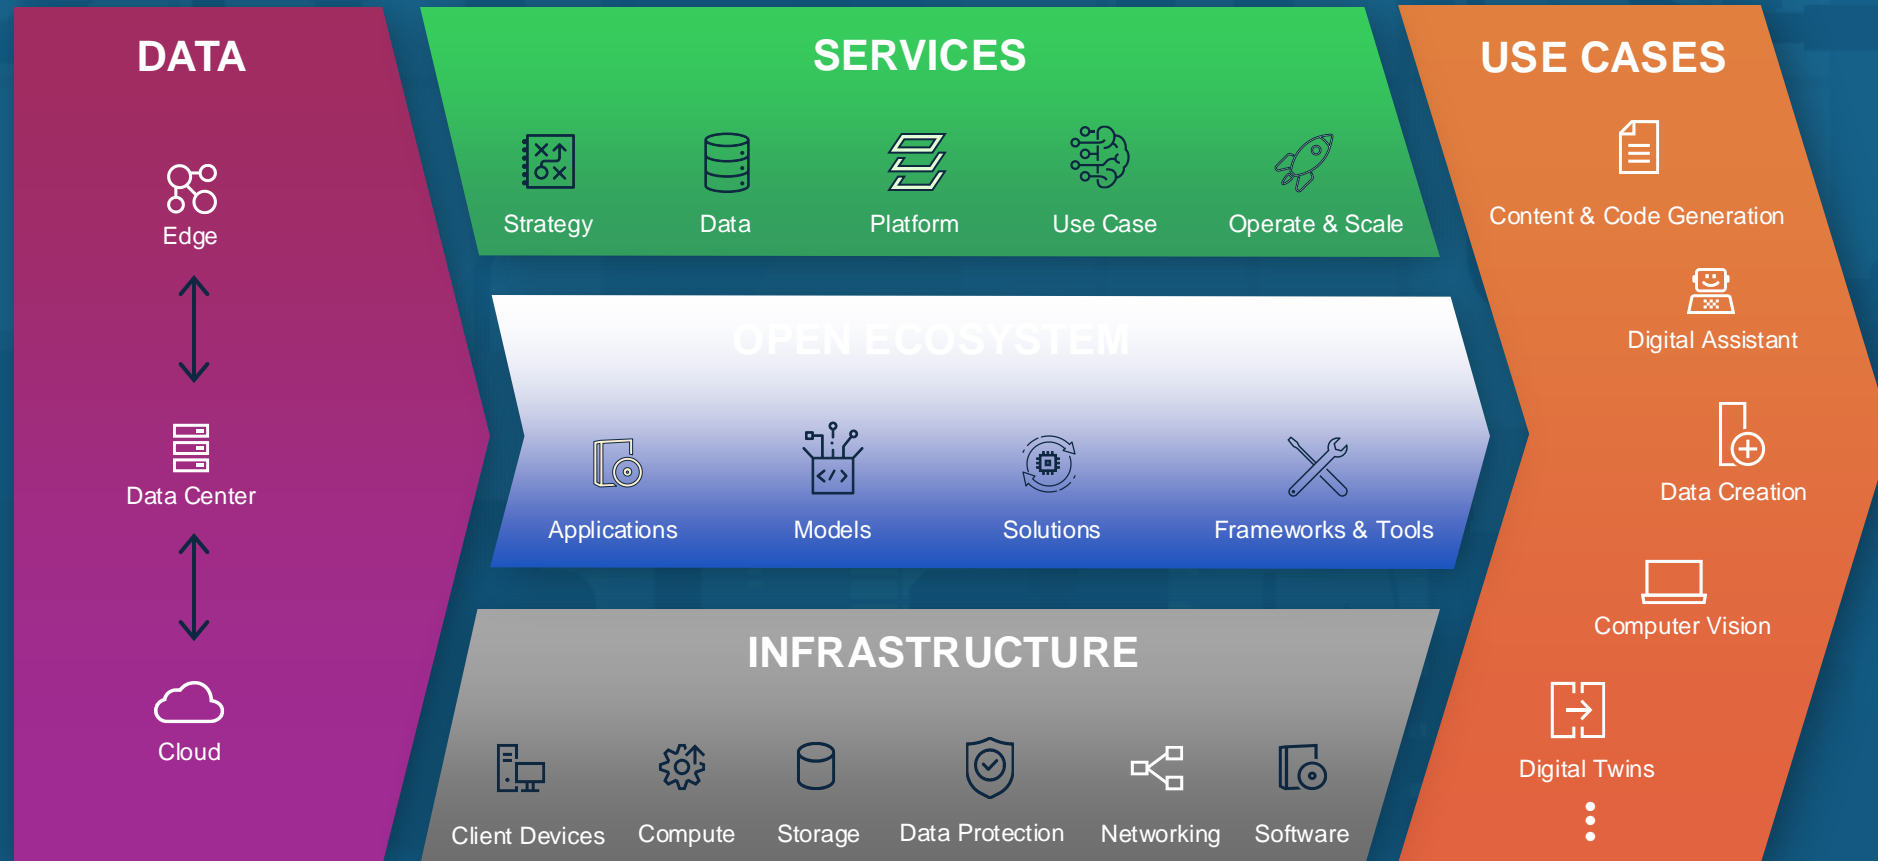

# AI Factory et Données

## Un atout stratégique pour les décideurs

---

C-Level Roundtable  
24 septembre 2024, Lausanne

APPLICATION  
FRAMEWORKS

PLATFORM

ACCELERATION  
LIBRARIES

SYSTEM  
SOFTWARE

HARDWARE

# The Dell AI Factory

Dell's approach to embracing and implementing AI

1. [unclear] [unclear] [unclear]  
2. [unclear] [unclear] [unclear]  
3. [unclear] [unclear] [unclear]  
4. [unclear] [unclear] [unclear]